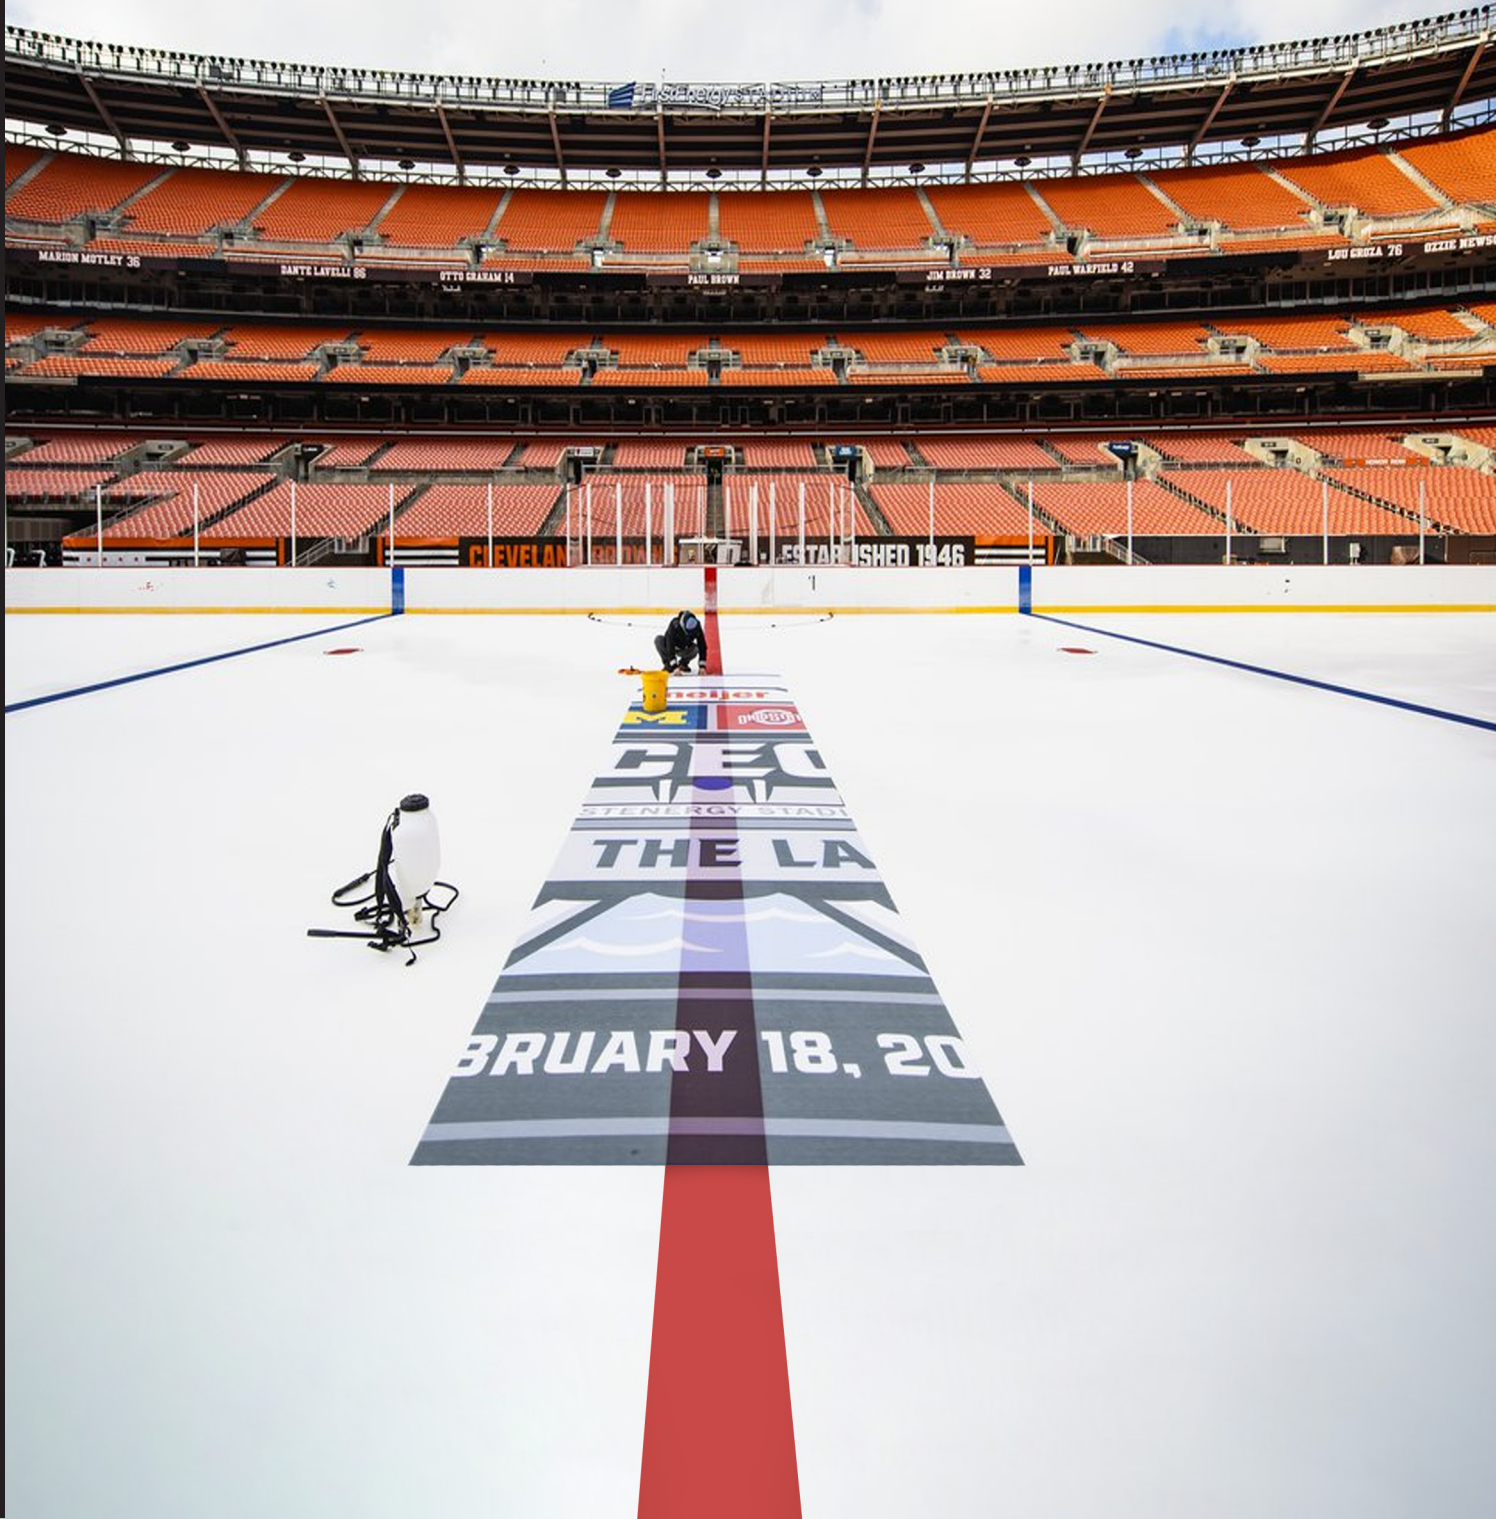

# ULTRA PURE

PREMIUM ICE PAINTS